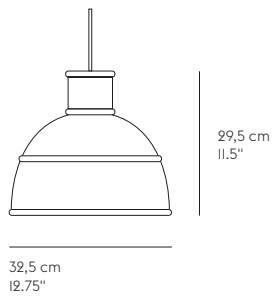

DESIGNED BY / YEAR OF DESIGN

Form Us With Love / 2010

ABOUT THE DESIGNER

Form Us With Love is a multidisciplinary design and interior architecture studio from Stockholm. Their work has been awarded with several prestigious awards such as the Red Dot and the Young Swedish design award. Further accrediting the trio are successful exhibitions at venues like MoMA and the Swedish National Gallery.

CATEGORY

Pendant lamp

ENVIRONMENT

Indoor

DESCRIPTION

Unfold is an interpretation of the classic industry design and comes in a refined material that gives the lamp a modern and warm appearance.

PRODUCTION PROCESS

The shade is pressed in vulcanised rubber under high temperature. Diffuser and socket holder cut by laser. Extruded cord.

MATERIAL

Shade - silicone rubber, PVC cord. Diffuser clear frosted opal acrylic material.

CORD LENGTH

350 cm / 137.75"

BULB INCLUDED

No

CEILING CAP INCLUDED

Yes - White

DIMABLE FUNCTION

Yes

CLEANING AND CARE

Clean with soft dry/wet cloth. Always switch off the electricity supply before cleaning.