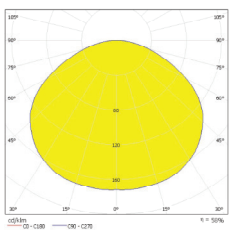

DESIGNED BY / YEAR OF DESIGN

Form Us With Love / 2010

ABOUT THE DESIGNER

Form Us With Love is a multidisciplinary design and interior architecture studio from Stockholm. Their work has been awarded with several prestigious awards such as the Red Dot and the Young Swedish design award. Further accrediting the trio are successful exhibitions at venues like MoMA and the Swedish National Gallery.

CATEGORY

Pendant lamp

ENVIRONMENT

Indoor

DESCRIPTION

Unfold is an interpretation of the classic industry design and comes in a refined material that gives the lamp a modern and warm appearance.

PRODUCTION PROCESS

The shade is pressed in vulcanised rubber under high temperature. Diffuser and socket holder cut by laser. Extruded cord.

MATERIAL

Shade - silicone rubber, PVC cord. Diffuser clear frosted opal acrylic material.

CORD LENGTH

350 cm / 137.75"

BULB INCLUDED

No

CEILING CAP INCLUDED

Yes - White

DIMABLE FUNCTION

Yes

CLEANING AND CARE

Clean with soft dry/wet cloth. Always switch off the electricity supply before cleaning.