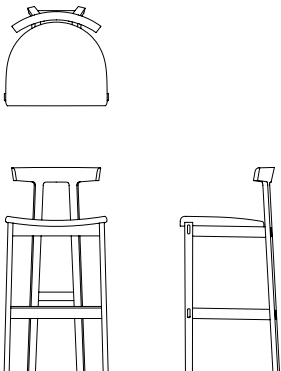

**Torii Bar Stool  
& Counter Stool**

**Torii Bar Stool TOR002**  
 W 52cm D 47cm H 102cm / W 20½" D 18½" H 40¼"

Seat height : 79cm / 31"  
 Foot rail height : 33.5cm / 13¼"

**Torii Counter Stool TOR003**  
 W 52cm D 47cm H 90.5cm / W 20½" D 18½" H 35½"

Seat height : 63.5cm / 25"  
 Foot rail height : 21cm / 8¼"

Walnut / Oak / Black Ash

**BEN  
 SEN**

The Torii stool is an addition to the Torii chair collection, available in Bar and Counter height. Like the chair, the design is simple yet sophisticated and defined by its characteristic arched backrest. Its minimal appearance and simple construction hide a surprising amount of comfort and sturdiness.

The name Torii comes from the characteristic wood entrance arches of Shinto shrines in Japan, which translates into English as "bird perch". This motif perfectly describes the stools distinct proportions and traditional joinery, and the sense of harmony and calm inherent in design that is beautifully resolved.