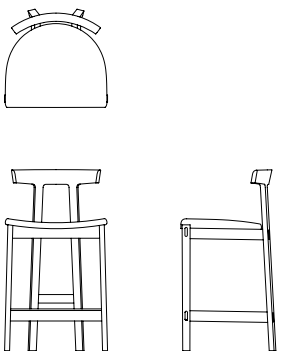

**Torii Bar Stool  
& Counter Stool**

**Torii Bar Stool TOR002**  
 W 52cm D 47cm H 102cm / W 20½" D 18½" H 40¼"

Seat height : 79cm / 31"  
 Foot rail height : 33.5cm / 13¼"

**Torii Counter Stool TOR003**  
 W 52cm D 47cm H 90.5cm / W 20½" D 18½" H 35½"

Seat height : 63.5cm / 25"  
 Foot rail height : 21cm / 8¼"

Walnut / Oak / Black Ash

**BEN  
 SEN**

The Torii stool is an addition to the Torii chair collection, available in Bar and Counter height. Like the chair, the design is simple yet sophisticated and defined by its characteristic arched backrest. Its minimal appearance and simple construction hide a surprising amount of comfort and sturdiness.