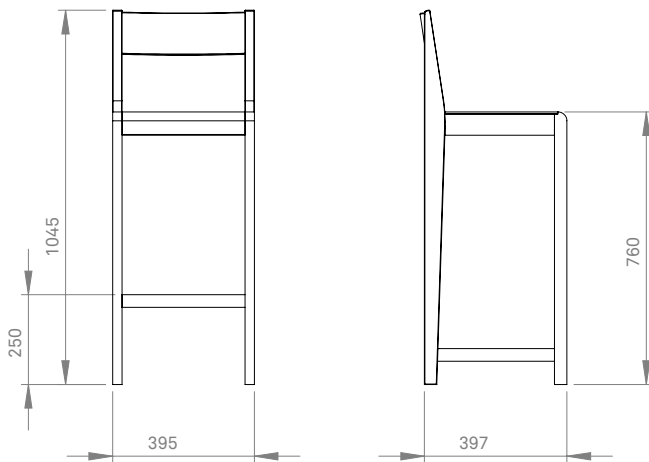

STOOL 01 H76

Design	Frama Studio
Year	2018
Typology	Stool
Collection	Permanent Collection
Origin	Lithuania
Material	Solid Birch Frame Leather or Plywood Seat Natural Wood - Oiled Ash Black - Stained

Product	Item No.	EAN code
Natural Wood Frame / Natural Wood Seat	6202	5712828062027
Ash Black Wood Frame / Ash Black Wood Seat	6204	5712828062041
Natural Wood Frame/ Natural Leather Seat	6203	5712828062034
Ash Black Wood Frame / Ash Black Leather Seat	6205	5712828062058