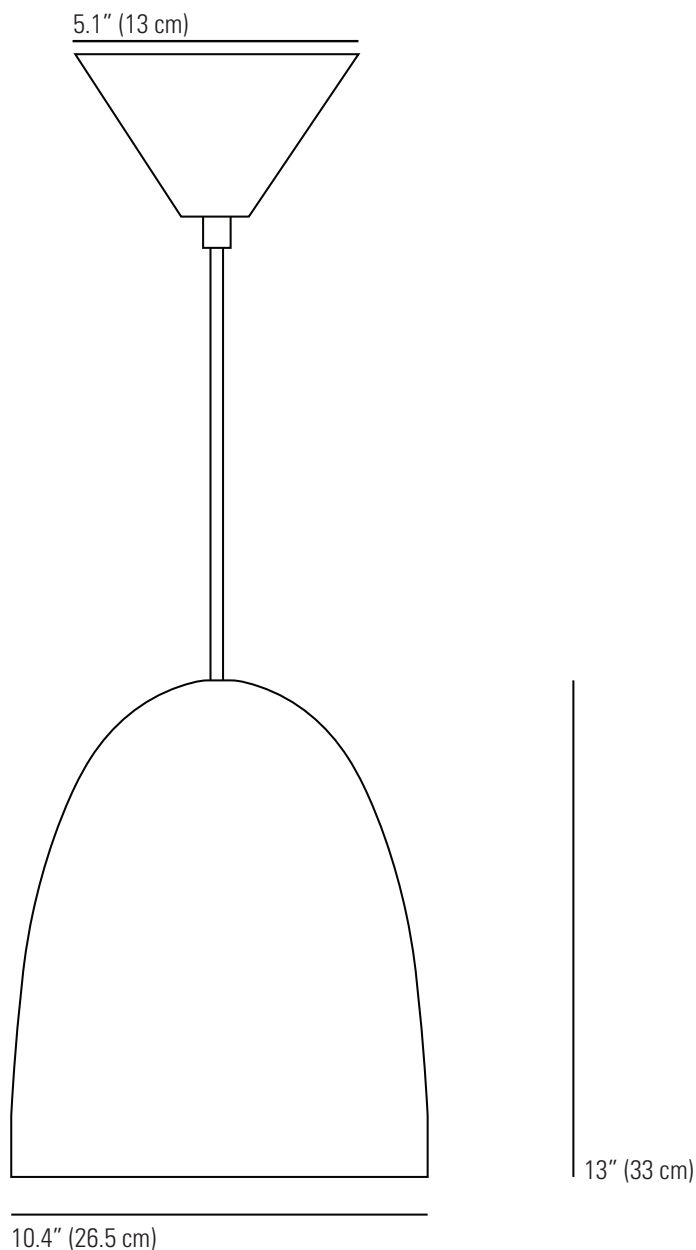

STANLEY LARGE Pendant Light

Specifications

PRODUCT CODE:	US-FP458
BULB CAP:	E26
MAX WATTAGE:	100W
VOLTAGE:	120V (AC)
BULB TYPE:	A
IP RATING:	IP20

MATERIAL(S):	COPPER/BRASS/NICKEL
AVAILABLE FINISH:	HAMMERED/POLISHED/ HAMMERED BLACK NICKEL
CABLE LENGTH:	59" (150CM)
CABLE COLOUR:	BLACK COTTON BRAID

STANLEY MEDIUM Pendant Light

Specifications

PRODUCT CODE:	US-FP457
BULB CAP:	E26
MAX WATTAGE:	100W
VOLTAGE:	120V (AC)
BULB TYPE:	A
IP RATING:	IP20

MATERIAL(S):	COPPER/BRASS/NICKEL
AVAILABLE FINISH:	HAMMERED/POLISHED/ HAMMERED BLACK NICKEL
CABLE LENGTH:	59" (150CM)
CABLE COLOUR:	BLACK COTTON BRAID