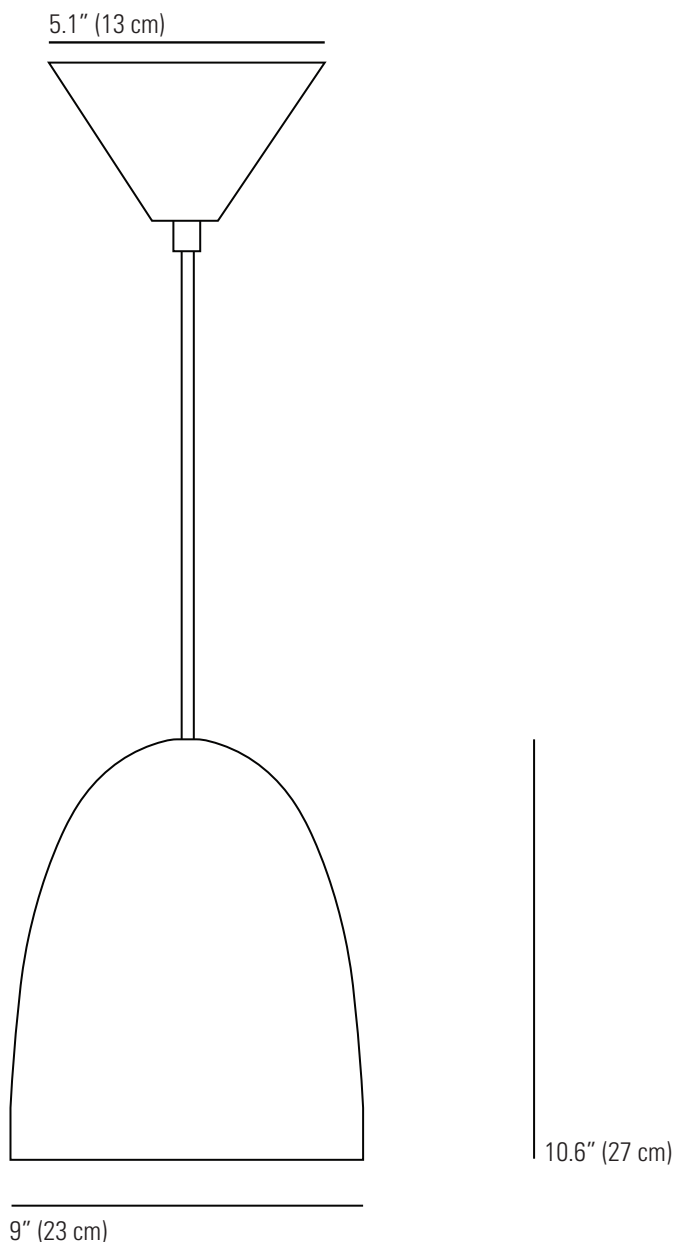

STANLEY LARGE Pendant Light

Specifications

PRODUCT CODE:	US-FP458
BULB CAP:	E26
MAX WATTAGE:	100W
VOLTAGE:	120V (AC)
BULB TYPE:	A
IP RATING:	IP20

MATERIAL(S):	COPPER/BRASS/NICKEL
AVAILABLE FINISH:	HAMMERED/POLISHED/ HAMMERED BLACK NICKEL
CABLE LENGTH:	59" (150CM)
CABLE COLOUR:	BLACK COTTON BRAID

STANLEY MEDIUM Pendant Light

Specifications

PRODUCT CODE:	US-FP457
BULB CAP:	E26
MAX WATTAGE:	100W
VOLTAGE:	120V (AC)
BULB TYPE:	A
IP RATING:	IP20

MATERIAL(S):	COPPER/BRASS/NICKEL
AVAILABLE FINISH:	HAMMERED/POLISHED/ HAMMERED BLACK NICKEL
CABLE LENGTH:	59" (150CM)
CABLE COLOUR:	BLACK COTTON BRAID