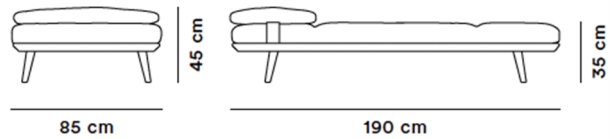

Drawing

Colours

WOODS

Oak black
lacquered

Upholstery according to current price list.

Fredericia