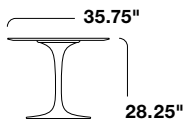

The tables are available with laminate, stone, or veneer tops with a base in black, white or grey finish. Select finishes and sizes are appropriate for outdoor use.

STATEMENT OF LINE

Small Round Dining
Accommodates
3-4 seats

Medium Round Dining
Accommodates
4 seats

Medium Round Dining
Accommodates
4-5 seats

Large Round Dining
Accommodates
5-6 seats

Large Round Dining
Accommodates
6-8 seats

Medium Oval Dining
D: 42"
Accommodates 6 seats

Medium Oval Dining
D: 47.75"
Accommodates 6 seats

Medium Oval Dining
D: 47"
Accommodates 6-8 seats

Large Oval Dining
D: 54"
Accommodates 8 seats

Small Round Side

Small Round Side

Small Round Side

Small Oval Side