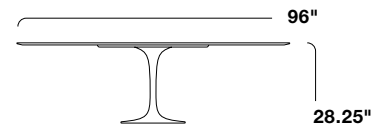

Medium Round Dining
Accommodates
4 seats

Medium Round Dining
Accommodates
4-5 seats

Large Round Dining
Accommodates
5-6 seats

Large Round Dining
Accommodates
6-8 seats

Medium Oval Dining
D: 42"
Accommodates 6 seats

Medium Oval Dining
D: 47.75"
Accommodates 6 seats

Medium Oval Dining
D: 47"
Accommodates 6-8 seats

Large Oval Dining
D: 54"
Accommodates 8 seats

Small Round Side

Small Round Side

Small Round Side

Small Oval Side