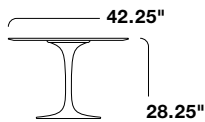

The tables are available with laminate, stone, or veneer tops with a base in black, white or grey finish. Select finishes and sizes are appropriate for outdoor use.

STATEMENT OF LINE

Small Round Dining
Accommodates
3-4 seats

Medium Round Dining
Accommodates
4 seats

Medium Round Dining
Accommodates
4-5 seats

Large Round Dining
Accommodates
5-6 seats

Large Round Dining
Accommodates
6-8 seats

Medium Oval Dining
D: 42"
Accommodates 6 seats

Medium Oval Dining
D: 47.75"
Accommodates 6 seats

Medium Oval Dining
D: 47"
Accommodates 6-8 seats

Large Oval Dining
D: 54"
Accommodates 8 seats

Small Round Side

Small Round Side

Small Round Side

Small Oval Side