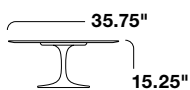

Medium Round Dining
Accommodates
4 seats

Medium Round Dining
Accommodates
4-5 seats

Large Round Dining
Accommodates
5-6 seats

Large Round Dining
Accommodates
6-8 seats

Medium Oval Dining
D: 42"
Accommodates 6 seats

Medium Oval Dining
D: 47.75"
Accommodates 6 seats

Medium Oval Dining
D: 47"
Accommodates 6-8 seats

Large Oval Dining
D: 54"
Accommodates 8 seats

Small Round Side

Small Round Side

Small Round Side

Small Oval Side