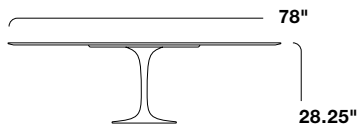

The tables are available with laminate, stone, or veneer tops with a base in black, white or grey finish. Select finishes and sizes are appropriate for outdoor use.

STATEMENT OF LINE

Small Round Dining
Accommodates
3-4 seats

Medium Round Dining
Accommodates
4 seats

Medium Round Dining
Accommodates
4-5 seats

Large Round Dining
Accommodates
5-6 seats

Large Round Dining
Accommodates
6-8 seats

Medium Oval Dining
D: 42"
Accommodates 6 seats

Medium Oval Dining
D: 47.75"
Accommodates 6 seats

Medium Oval Dining
D: 47"
Accommodates 6-8 seats

Large Oval Dining
D: 54"
Accommodates 8 seats

Small Round Side

Small Round Side

Small Round Side

Small Oval Side