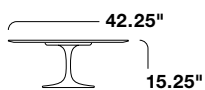

Medium Oval Coffee