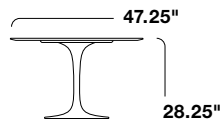

The tables are available with laminate, stone, or veneer tops with a base in black, white or grey finish. Select finishes and sizes are appropriate for outdoor use.

STATEMENT OF LINE

Small Round Dining
Accommodates
3-4 seats

Medium Round Dining
Accommodates
4 seats

Medium Round Dining
Accommodates
4-5 seats

Large Round Dining
Accommodates
5-6 seats

Large Round Dining
Accommodates
6-8 seats

Medium Oval Dining
D: 42"
Accommodates 6 seats

Medium Oval Dining
D: 47.75"
Accommodates 6 seats

Medium Oval Dining
D: 47"
Accommodates 6-8 seats

Large Oval Dining
D: 54"
Accommodates 8 seats

Small Round Side

Small Round Side

Small Round Side

Small Oval Side