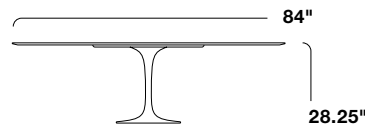

The tables are available with laminate, stone, or veneer tops with a base in black, white or grey finish. Select finishes and sizes are appropriate for outdoor use.

STATEMENT OF LINE

Small Round Dining
Accommodates
3-4 seats

Medium Round Dining
Accommodates
4 seats

Medium Round Dining
Accommodates
4-5 seats

Large Round Dining
Accommodates
5-6 seats

Large Round Dining
Accommodates
6-8 seats

Medium Oval Dining
D: 42"
Accommodates 6 seats

Medium Oval Dining
D: 47.75"
Accommodates 6 seats

Medium Oval Dining
D: 47"
Accommodates 6-8 seats

Large Oval Dining
D: 54"
Accommodates 8 seats

Small Round Side

Small Round Side

Small Round Side

Small Oval Side