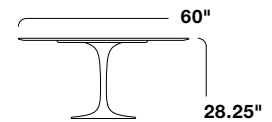

The tables are available with laminate, stone, or veneer tops with a base in black, white or grey finish. Select finishes and sizes are appropriate for outdoor use.

STATEMENT OF LINE

Small Round Dining
Accommodates
3-4 seats

Medium Round Dining
Accommodates
4 seats

Medium Round Dining
Accommodates
4-5 seats

Large Round Dining
Accommodates
5-6 seats

Large Round Dining
Accommodates
6-8 seats

Medium Oval Dining
D: 42"
Accommodates 6 seats

Medium Oval Dining
D: 47.75"
Accommodates 6 seats

Medium Oval Dining
D: 47"
Accommodates 6-8 seats

Large Oval Dining
D: 54"
Accommodates 8 seats

Small Round Side

Small Round Side

Small Round Side

Small Oval Side