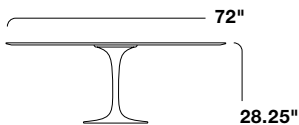

The tables are available with laminate, stone, or veneer tops with a base in black, white or grey finish. Select finishes and sizes are appropriate for outdoor use.

STATEMENT OF LINE

Small Round Dining
Accommodates
3-4 seats

Medium Round Dining
Accommodates
4 seats

Medium Round Dining
Accommodates
4-5 seats

Large Round Dining
Accommodates
5-6 seats

Large Round Dining
Accommodates
6-8 seats

Medium Oval Dining
D: 42"
Accommodates 6 seats

Medium Oval Dining
D: 47.75"
Accommodates 6 seats

Medium Oval Dining
D: 47"
Accommodates 6-8 seats

Large Oval Dining
D: 54"
Accommodates 8 seats

Small Round Side

Small Round Side

Small Round Side

Small Oval Side