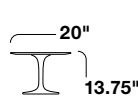

Medium Round Dining
Accommodates
4 seats

Medium Round Dining
Accommodates
4-5 seats

Large Round Dining
Accommodates
5-6 seats

Large Round Dining
Accommodates
6-8 seats

Medium Oval Dining
D: 42"
Accommodates 6 seats

Medium Oval Dining
D: 47.75"
Accommodates 6 seats

Medium Oval Dining
D: 47"
Accommodates 6-8 seats

Large Oval Dining
D: 54"
Accommodates 8 seats

Small Round Side

Small Round Side

Small Round Side

Small Oval Side