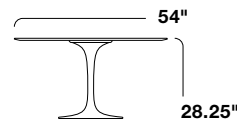

The tables are available with laminate, stone, or veneer tops with a base in black, white or grey finish. Select finishes and sizes are appropriate for outdoor use.

STATEMENT OF LINE

Small Round Dining
Accommodates
3-4 seats

Medium Round Dining
Accommodates
4 seats

Medium Round Dining
Accommodates
4-5 seats

Large Round Dining
Accommodates
5-6 seats

Large Round Dining
Accommodates
6-8 seats

Medium Oval Dining
D: 42"
Accommodates 6 seats

Medium Oval Dining
D: 47.75"
Accommodates 6 seats

Medium Oval Dining
D: 47"
Accommodates 6-8 seats

Large Oval Dining
D: 54"
Accommodates 8 seats

Small Round Side

Small Round Side

Small Round Side

Small Oval Side