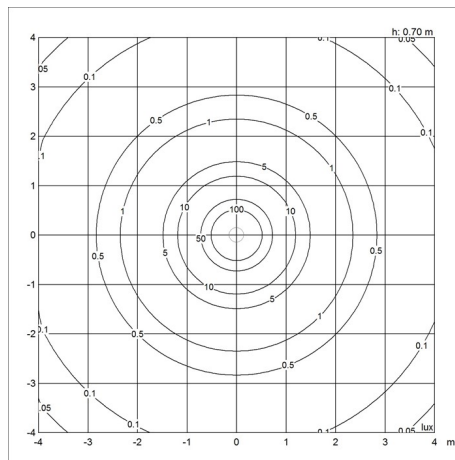

Design

Poul Henningsen

Weight

Min: 0.928 kg Max: 1.996 kg

Finish

Brass, Copper, Hues of blue, Hues of green, Hues of grey, Hues of orange, Hues of red, Hues of rose, Monochrome black, Monochrome blue, Monochrome white, White classic, White modern

Light distribution diagrams

Isolux

Spare parts & accessories

Product

Canopy White 2-part tophat ©
PH 5 mini electrical assembly EU

Variant number

5749329034
5741093397