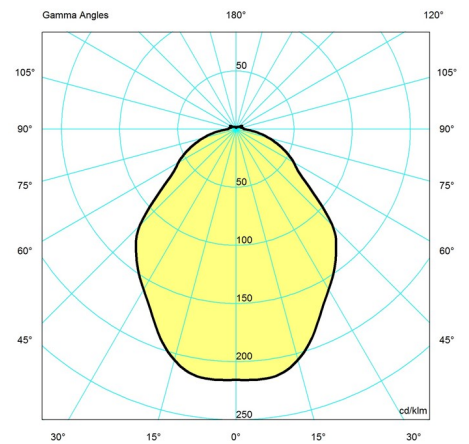

Design

Poul Henningsen

Weight

Min: 0.928 kg Max: 1.996 kg

Finish

Brass, Copper, Hues of blue, Hues of green, Hues of grey, Hues of orange, Hues of red, Hues of rose, Monochrome black, Monochrome blue, Monochrome white, White classic, White modern

Light distribution diagrams

Cartesian

Isolux

Polar

Spare parts & accessories

Product

Canopy White 2-part tophat ©
PH 5 mini electrical assembly EU

Variant number