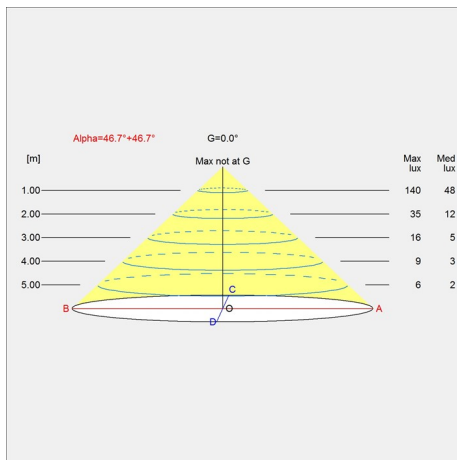

Design

Poul Henningsen

Weight

Min: 0.928 kg Max: 1.996 kg

Finish

Brass, Copper, Hues of blue, Hues of green, Hues of grey, Hues of orange, Hues of red, Hues of rose, Monochrome black, Monochrome blue, Monochrome white, White classic, White modern

Light distribution diagrams

Cartesian