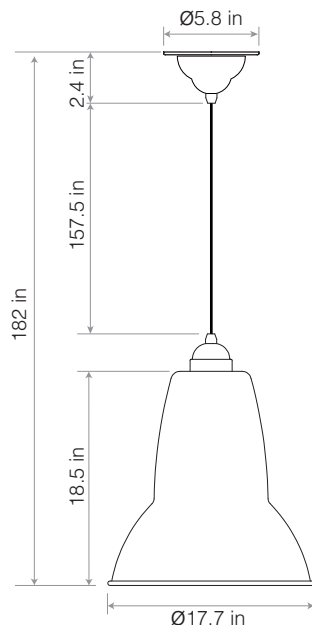

Original 1227™ Giant Pendant

ANGLEPOISE®
Abandon Darkness.

Original 1227™ Giant Collection | Technical Sheet

Launched In 2005 | Designed by George Carwardine

Product	Closest RAL Reference

Gloss Finish

Pendant - Jet Black	RAL 9017
Pendant - Alpine White	RAL 9016
Pendant - Citrus Yellow	RAL 1018
Pendant - Crimson Red	RAL 3001
Pendant - Marine Blue	RAL 5001
Pendant - Slate Grey	RAL 7012

Satin Finish

Pendant - Jet Black	RAL 9017

Pendant Custom Color or Finish

Description

The Original 1227™ Giant Pendant demands to be noticed. Positioned over a dining or meeting room table, a kitchen worktop, or anywhere you please, its larger-than-life scale and stunning range of colors will inject playful, individual style into any interior space.

Our Giant lamps are hand built in the UK.
Please check for availability and lead-times.

Materials

- Gloss or Satin powder coated finish options
- Aluminum shade
- Chrome plated fittings
- Bright chrome plated ceiling rose
- Chrome Junction Box Mounting Kit
- IP20 Rating

Dimensions

- Shade diameter: 17.7in
- Shade height: 18.5in
- Junction box mounting kit: Depth 0.26in, Diameter 5.75in
- Cable length: 157.5in
- Pendant Packaging (L x W x H): 18.9in x 19.3in x 21.65in
- Pendant Packaged Weight: 10.4lbs

Electrical

- cUL Certified
- Voltage: 110/120V, 50/60Hz
- E26 Lamp holder
- Maximum permitted bulb: 60W Halogen
- Bulb not included

Bulb not included

Custom color & finish available

cUL certified