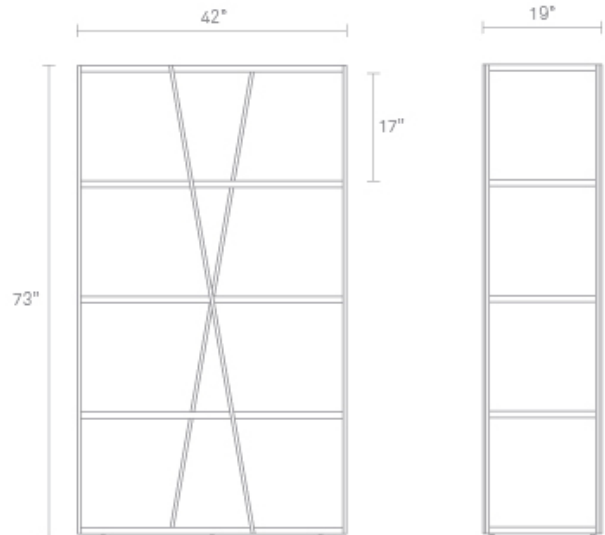

## NeedWant Narrow Shelving

Can things really make us happy? Well, there is no better way to test the theory than with this powder-coated steel architectural wonder. Equally beautiful full or bare. Suitable for display, separating spaces or exploring existential questions. Powder-coated steel with inconspicuous leveling glides. Available in 3 sizes. Shop the entire NeedWant Collection