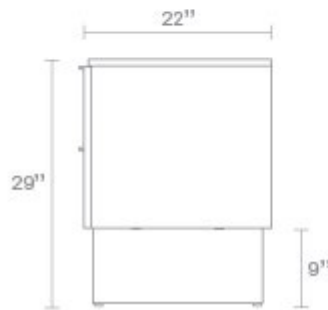

## Murmur 2 Door / 2 Drawer Console

Murmur puts refined elegance front and center. Fluted wood creates a continuous pattern of textural delight. Small sandcast brass pulls nest in the grooves for subtle sophistication. Convex legs and soft-close drawers complete the pretty picture. Available in a whole slew of equally stunning shapes and sizes. Shop the entire Murmur Collection