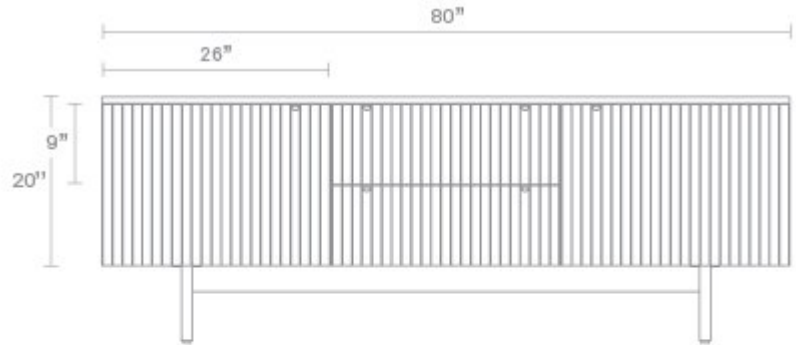

## Murmur 2 Door / 2 Drawer Console

Murmur puts refined elegance front and center. Fluted wood creates a continuous pattern of textural delight. Small sandcast brass pulls nest in the grooves for subtle sophistication. Convex legs and soft-close drawers complete the pretty picture. Available in a whole slew of equally stunning shapes and sizes. Shop the entire Murmur Collection