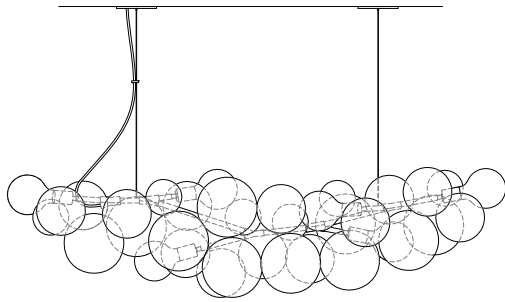

* All fixtures are made to order. For finish options or custom requests, please contact our sales team.

Made in New York

Long 80 pictured with Satin Brass metal finish, hand-painted Strokes globes and Natural Cotton coiling. Configuration 01 suspension.

SUSPENSION OPTIONS

Long 62 Example

Configuration 01:

Adjustable steel cable with coordinated junction box

Ships with two 5in/12.7cm white canopies, 6ft/1.8m adjustable cord and cable suspension hardware.

Configuration 02: