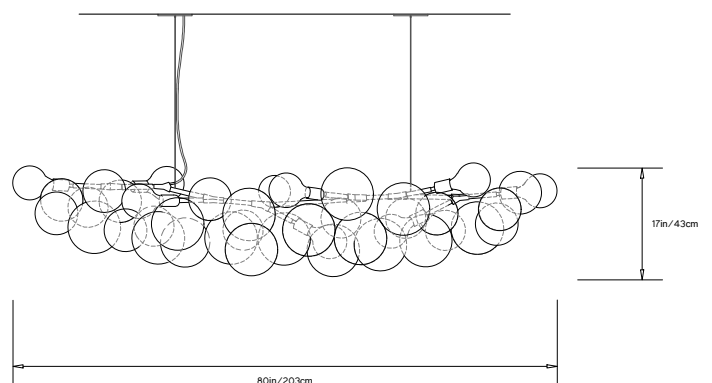

LONG 80 BUBBLE CHANDELIER

Collection:

Bubble Chandelier

Design Year:

2013

Dimensions:

L 80in/203cm x H 17in/43cm x W 26in/66cm

* Dimensions will vary slightly

Also available in 48in, 62in, 96in or custom length

Weight:

35-40lbs/15.8-18.1kg

Specifications (120V):

8x G40 Bulbs (40W) included / Clear / E26 Medium Screw Base / 200W total / 1500 Lumens total LED Bulbs upon request

Specifications (240V):

8x G125 Bulbs (40W) included / Clear / E27 Medium Screw Base / 200W total / 1950 Lumens total LED Bulbs upon request

Suspension:

Steel cable or fixed pipe suspension. Please refer to next page for further information.

Materials:

Machined brass, hand-blown glass globes, decorative cotton or leather coiling

Metal Finish Options:

Standard: Satin Brass, Polished Nickel
Upgrades: Brushed Nickel, Antique Brass, Dark Bronze, Black Brass

Glass Globe Options:

Standard: Clear
Upgrades: 24k Gilded, Silver Leaf, hand-painted Strokes

Decorative Coiling Options:

Standard: Natural Cotton Cord
Upgrades: White, Natural, Henna, Iris Blue, Dark Brown, Gray, or Black Leather Cord
Custom leather colors available upon request.

* All fixtures are made to order. For finish options or custom requests, please contact our sales team.

Made in New York