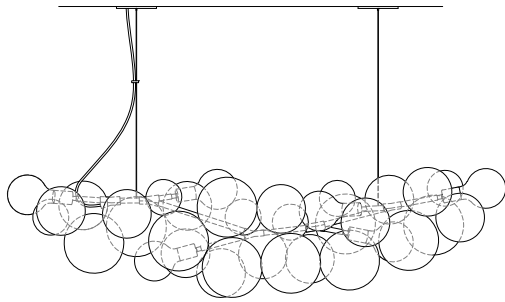

Adjustable steel cable with centered junction box

Ships with 5in/12.7cm white canopy, 6ft/1.8m adjustable cord and cable suspension hardware.

Configuration 03:

Triangular fixed pipe suspension with centered junction box

* All fixtures are made to order. For finish options or custom requests, please contact our sales team.

Made in New York

Long 80 pictured with Satin Brass metal finish, hand-painted Strokes globes and Natural Cotton coiling. Configuration 01 suspension.

SUSPENSION OPTIONS

Long 62 Example

Configuration 01:

Adjustable steel cable with coordinated junction box

Ships with two 5in/12.7cm white canopies, 6ft/1.8m adjustable cord and cable suspension hardware.

Configuration 02: