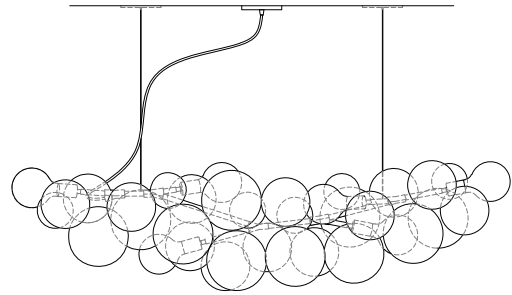

SUSPENSION OPTIONS

Long 62 Example

Configuration 01:

Adjustable steel cable with coordinated junction box

Ships with two 5in/12.7cm white canopies, 6ft/1.8m adjustable cord and cable suspension hardware.

Configuration 02:

Adjustable steel cable with centered junction box

Ships with 5in/12.7cm white canopy, 6ft/1.8m adjustable cord and cable suspension hardware.

Configuration 03:

Triangular fixed pipe suspension with centered junction box

Ships with 6in/15cm canopy in matching metal finish and 2ft/60cm long stem. Stem can be cut on site. Longer stem lengths available upon request.

Configuration 04:

Fixed pipe suspension with coordinated junction box