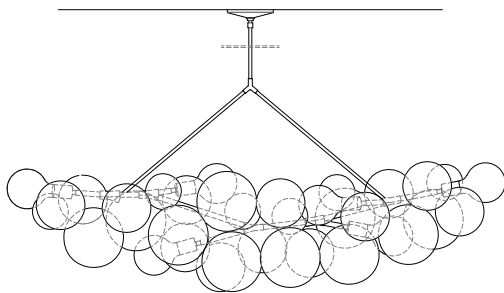

Configuration 03:

Triangular fixed pipe suspension with centered junction box

Ships with 6in/15cm canopy in matching metal finish and 2ft/60cm long stem. Stem can be cut on site. Longer stem lengths available upon request.