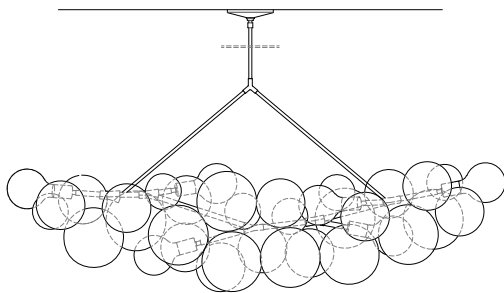

SUSPENSION OPTIONS

Long 62 Example

Configuration 01:

Adjustable steel cable with coordinated junction box

Ships with two 5in/12.7cm white canopies, 6ft/1.8m adjustable cord and cable suspension hardware.

Configuration 02:

Adjustable steel cable with centered junction box

Ships with 5in/12.7cm white canopy, 6ft/1.8m adjustable cord and cable suspension hardware.

Configuration 03:

Triangular fixed pipe suspension with centered junction box