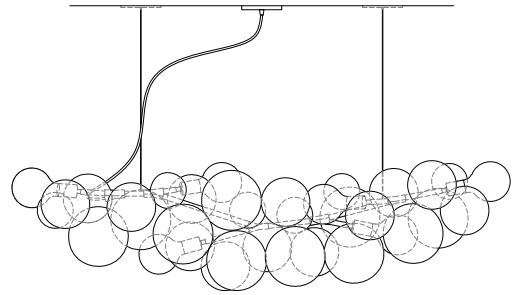

Adjustable steel cable with centered junction box

Ships with 5in/12.7cm white canopy, 6ft/1.8m adjustable cord and cable suspension hardware.

Configuration 03:

Triangular fixed pipe suspension with centered junction box

SUSPENSION OPTIONS

Long 62 Example

Configuration 01:

Adjustable steel cable with coordinated junction box

Ships with two 5in/12.7cm white canopies, 6ft/1.8m adjustable cord and cable suspension hardware.

Configuration 02: