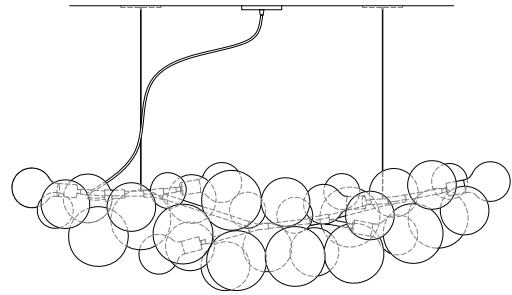

SUSPENSION OPTIONS

Long 62 Example

Configuration 01:

Adjustable steel cable with coordinated junction box

Ships with two 5in/12.7cm white canopies, 6ft/1.8m adjustable cord and cable suspension hardware.

Configuration 02:

Adjustable steel cable with centered junction box

Ships with 5in/12.7cm white canopy, 6ft/1.8m adjustable cord and cable suspension hardware.

Configuration 03:

Triangular fixed pipe suspension with centered junction box