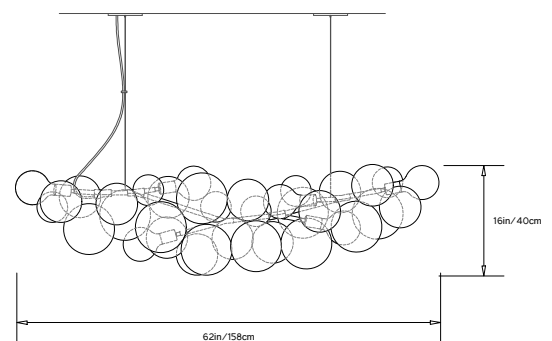

LONG 62 BUBBLE CHANDELIER

Collection:

Bubble Chandelier

Design Year:

2013

Dimensions:

L 62in/158cm x H 16in/40cm x W 18in/46cm

* Dimensions will vary slightly

Also available in 48in, 80in, 96in or custom length

Weight:

17-20lbs/7.7-9.1kg

Specifications (120V):

6x G40 Bulbs (40W) included / Clear / E26 Medium Screw Base / 200W total / 1500 Lumens total LED Bulbs upon request

Specifications (240V):

6x G125 Bulbs (40W) included / Clear / E27 Medium Screw Base / 200W total / 1950 Lumens total LED Bulbs upon request

Suspension:

Steel cable or fixed pipe suspension. Please refer to next page for further information.

Materials:

Machined brass, hand-blown glass globes, decorative cotton or leather coiling

Metal Finish Options:

Standard: Satin Brass, Polished Nickel
Upgrades: Brushed Nickel, Antique Brass, Dark Bronze, Black Brass

Glass Globe Options:

Standard: Clear
Upgrades: 24k Gilded, Silver Leaf, hand-painted Strokes

Decorative Coiling Options:

Standard: Natural Cotton Cord
Upgrades: White, Natural, Henna, Iris Blue, Dark Brown, Gray, or Black Leather Cord
Custom leather colors available upon request.

* All fixtures are made to order. For finish options or custom requests, please contact our sales team.

Made in New York