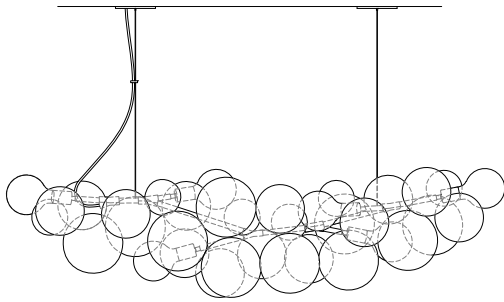

SUSPENSION OPTIONS

Long 62 Example

Configuration 01:

Adjustable steel cable with coordinated junction box

Ships with two 5in/12.7cm white canopies, 6ft/1.8m adjustable cord and cable suspension hardware.

Configuration 02: