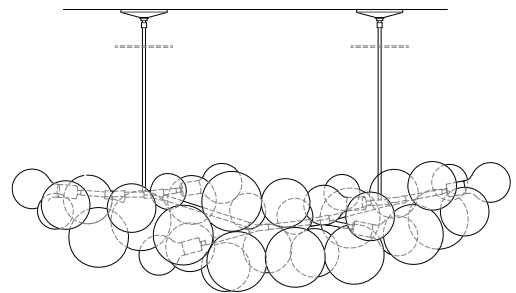

SUSPENSION OPTIONS

Long 62 Example

Configuration 01:

Adjustable steel cable with coordinated junction box

Ships with two 5in/12.7cm white canopies, 6ft/1.8m adjustable cord and cable suspension hardware.

Configuration 02:

Adjustable steel cable with centered junction box

Ships with 5in/12.7cm white canopy, 6ft/1.8m adjustable cord and cable suspension hardware.

Configuration 03:

Triangular fixed pipe suspension with centered junction box

Ships with 6in/15cm canopy in matching metal finish and 2ft/60cm long stem. Stem can be cut on site. Longer stem lengths available upon request.

Configuration 04:

Fixed pipe suspension with coordinated junction box

Ships with two 6in/15cm canopies in matching metal finish. Drop height to be specified when ordered.

LONG 80 BUBBLE CHANDELIER

Collection:

Bubble Chandelier

Design Year:

2013

Dimensions:

L 80in/203cm x H 17in/43cm x W 26in/66cm