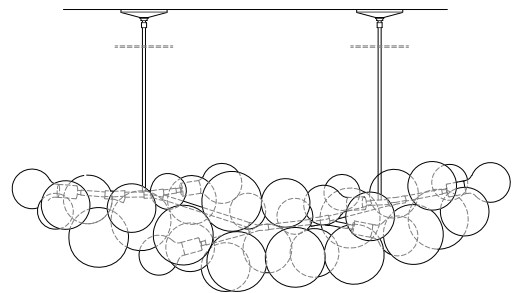

Configuration 04:

Fixed pipe suspension with coordinated junction box

Ships with two 6in/15cm canopies in matching metal finish. Drop height to be specified when ordered.