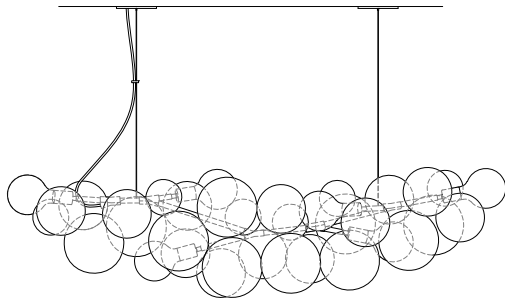

Also available in 62in, 80in, 96in or custom length

Weight:

15-18lbs/6.8-8.2kg

Specifications (120V):

5x G40 Bulbs (40W) included / Clear / E26 Medium Screw Base / 200W total / 1500 Lumens total LED Bulbs upon request

* All fixtures are made to order. For finish options or custom requests, please contact our sales team.

Made in New York

Long 48 pictured with Polished Nickel metal finish, Clear and Silver Leaf globes, and White Leather coiling. Configuration 01 suspension.

SUSPENSION OPTIONS

Long 62 Example

Configuration 01:

Adjustable steel cable with coordinated junction box

Ships with two 5in/12.7cm white canopies, 6ft/1.8m adjustable cord and cable suspension hardware.

Configuration 02:

Adjustable steel cable with centered junction box

Ships with 5in/12.7cm white canopy, 6ft/1.8m adjustable cord and cable suspension hardware.

Configuration 03:

Triangular fixed pipe suspension with centered junction box