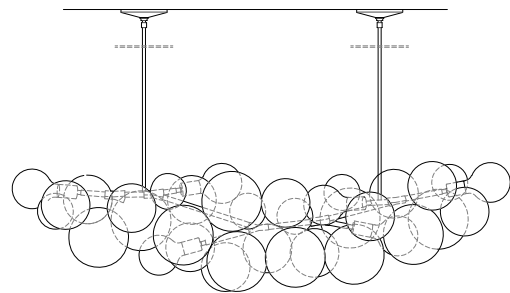

SUSPENSION OPTIONS

Long 62 Example

Configuration 01:

Adjustable steel cable with coordinated junction box

Ships with two 5in/12.7cm white canopies, 6ft/1.8m adjustable cord and cable suspension hardware.

Configuration 02:

Adjustable steel cable with centered junction box

Ships with 5in/12.7cm white canopy, 6ft/1.8m adjustable cord and cable suspension hardware.

Configuration 03:

Triangular fixed pipe suspension with centered junction box

Ships with 6in/15cm canopy in matching metal finish and 2ft/60cm long stem. Stem can be cut on site. Longer stem lengths available upon request.

Configuration 04:

Fixed pipe suspension with coordinated junction box

Ships with two 6in/15cm canopies in matching metal finish. Drop height to be specified when ordered.

LONG 62 BUBBLE CHANDELIER

Collection:

Bubble Chandelier

Design Year:

2013

Dimensions:

L 62in/158cm x H 16in/40cm x W 18in/46cm