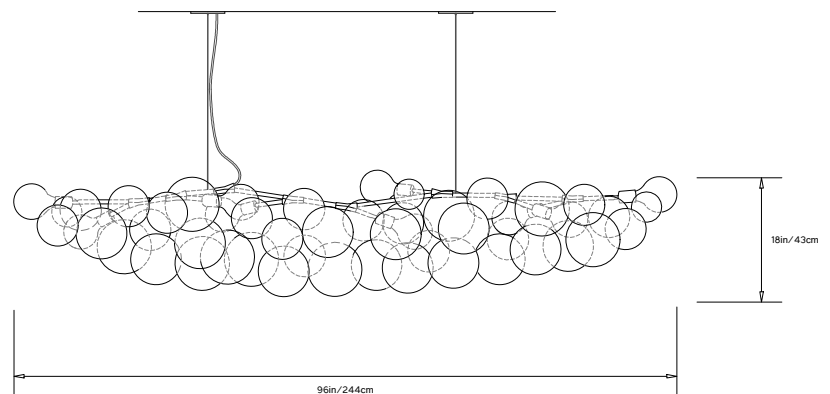

LONG 96 BUBBLE CHANDELIER

Collection:

Bubble Chandelier

Design Year:

2013

Dimensions:

L 96in/244cm x H 17in/43cm x W 23in/59cm

* Dimensions will vary slightly
Also available in 48in, 62in, 80in or custom length

Weight:

40-45lbs/20.4kg

Specifications (120V):

9x G40 Bulbs (40W) included / Clear / E26 Medium Screw Base / 200W total / 1500 Lumens total LED Bulbs upon request

Specifications (240V):

9x G125 Bulbs (40W) included / Clear / E27 Medium Screw Base / 200W total / 1950 Lumens total LED Bulbs upon request

Suspension:

Steel cable or fixed pipe suspension. Please refer to next page for further information.

Materials:

Machined brass, hand-blown glass globes, decorative cotton or leather coiling

Metal Finish Options:

Standard: Satin Brass, Polished Nickel
Upgrades: Brushed Nickel, Antique Brass, Dark Bronze, Black Brass

Glass Globe Options:

Standard: Clear
Upgrades: 24k Gilded, Silver Leaf, hand-painted Strokes

Decorative Coiling Options:

Standard: Natural Cotton Cord
Upgrades: White, Natural, Henna, Iris Blue, Dark Brown, Gray, or Black Leather Cord
Custom leather colors available upon request.

* All fixtures are made to order. For finish options or custom requests, please contact our sales team.

Made in New York