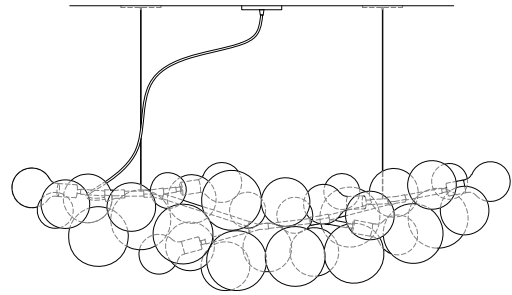

SUSPENSION OPTIONS

Long 62 Example

Configuration 01:

Adjustable steel cable with coordinated junction box

Ships with two 5in/12.7cm white canopies, 6ft/1.8m adjustable cord and cable suspension hardware.

Configuration 02: