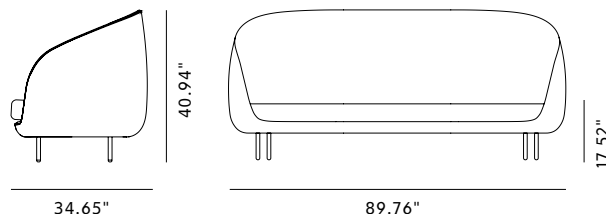

## Haiku - 3-seater

By GamFratesi, 2012

Starting at LIST \$11,145

<b>Model</b>	1633 - Haiku sofa 3-seater
<b>About</b>	The Haiku sofa offers both a protective shell and cosy inner setting. Perfectly suited for larger spaces where the setting calls for more intimate privacy seating.
<b>Product group</b>	Sofas
<b>Measurements</b>	89.76" L x 34.65" D x 40.94" H Seat: 17.52" H
<b>Weight</b>	81 kg
<b>Materials</b>	Legs of powder coated steel, attached to the sofa frame with metal thread. Inner frame of moulded hard foam on a tubular steel frame with nozag springs built in. Sofa body covered with additional layer of CMHR or HR foam and upholstered with the option of different upholstery on the front and rear side of the sofa. Seat cushion and three separate decorative cushions of moulded cold foam, upholstered in the same fabric as the front side of the sofa. Rear side available in fabric or leather. Front side available in fabric only. Seat cushion cover can be removed for cleaning. Other parts of the upholstery is not removable. Incl. 3 pillows.
<b>Test</b>	EN 15373:2007
<b>Guarantee</b>	Fredericia Furniture A/S offers a five-year guarantee against manufacturing defects in standard products (materials and construction). Wear and damage to covers, surface treatment, inappropriate use and the like are not covered by the warranty.
<b>Download</b>	Download images, architect files at our partner portal on <a href="http://www.fredericia.com">www.fredericia.com</a>

### Drawing