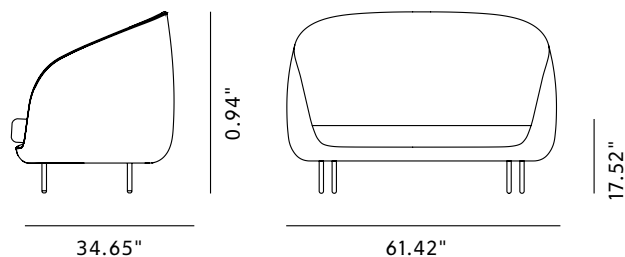

## Haiku - 2-Seater

By GamFratesi, 2012

Starting at LIST \$8.870

<b>Model</b>	1632 - Haiku sofa 2-seater
<b>About</b>	The Haiku sofa offers both a protective shell and cosy inner setting. Perfectly suited for larger spaces where the setting calls for more intimate privacy seating.
<b>Product group</b>	Sofas
<b>Measurements</b>	61.42" L x 34.65" D x 40.94" H Seat: 17.52" H
<b>Weight</b>	56 kg
<b>Materials</b>	Legs of powder coated steel, mounted with metal thread. Inner frame of moulded hard foam on a tubular steel frame with nozag springs built in. Sofa body covered with additional layer of CMHR or HR foam and upholstered with the option of different upholstery on the front and rear side of the sofa. Seat cushion of moulded cold foam and two separate decorative cushions, upholstered in the same fabric as the front side of the sofa. Rear side available in fabric or leather. Front side available in fabric only. Seat cushion cover can be removed for cleaning. Other parts of the upholstery is not removable. Incl. 2 pillows.
<b>Test</b>	EN 15373:2007
<b>Guarantee</b>	Fredericia Furniture A/S offers a five-year guarantee against manufacturing defects in standard products (materials and construction). Wear and damage to covers, surface treatment, inappropriate use and the like are not covered by the warranty.
<b>Download</b>	Download images, architect files at our partner portal on <a href="http://www.fredericia.com">www.fredericia.com</a>

### Drawing

Upholstery according to current price list.