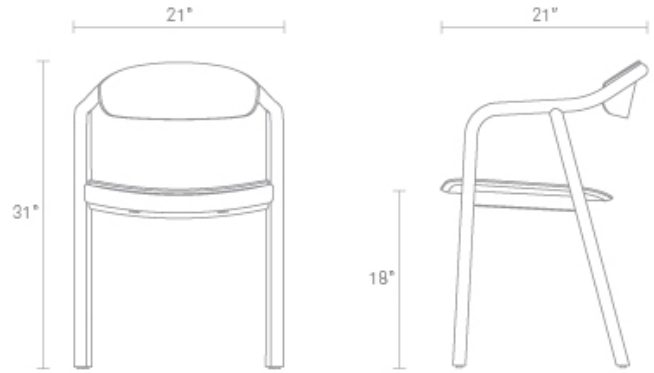

## Dibs Dining Chair

All-wood is all good. Steam-bent beech wood gently meanders to form a gorgeously understated silhouette whose comfort can't be overstated.

DAY

MIDNIGHT

LODEN