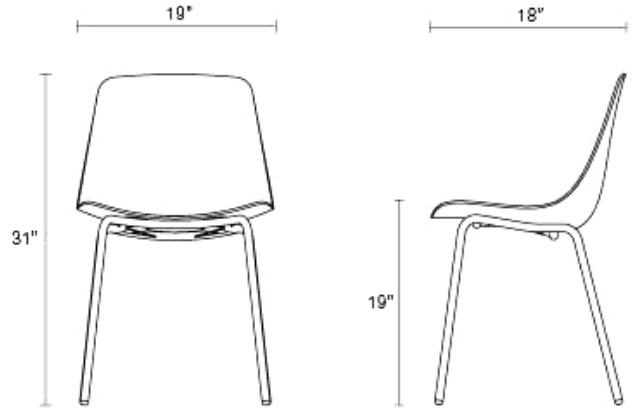

Clean Cut Dining Chair

Crisp edges. Clear form. Comfortable curves. Nothing to hide. Humble but still alluring. In it for the long haul, but open to casual seating encounters or just counters. If there was a dating app for stools this would be Clean Cut's profile. Swipe right. Add leather or felt seat pads for instant attraction. Shop the entire Clean Cut Collection

Product Details

- 3D bent ply with wood veneers
- Oblivion: Painted wood seat with Black powder-coated steel base
- Oxblood: Painted wood seat with oxblood powder-coated steel base
- Navy Green: Painted wood seat with navy green powder-coated steel base
- Grey Green: Painted wood seat with putty powder-coated steel base
- Putty: Painted wood seat with putty powder-coated steel base
- White Oak: White oak veneer seat with Black powder-coated steel base
- Walnut: Walnut veneer seat with Black powder-coated steel base
- BIFMA rated