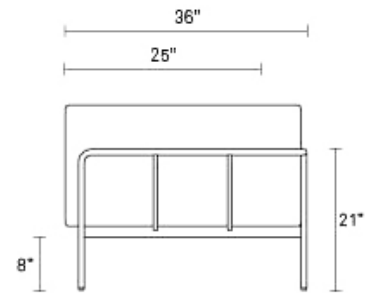

Cache Lounge Chair

Designed to withstand the elements, Cache is well-dressed enough to hold its own with the indoor crowd too. A tubular painted aluminum frame gently bends to cradle comfy inset cushions upholstered in high-performance Sunbrella™ fabric. Perfect for highly sunlight spaces and active audiences, place Cache in or out. Shop the entire Cache Collection