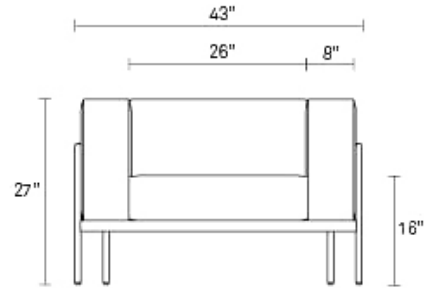

Cache Lounge Chair

Designed to withstand the elements, Cache is well-dressed enough to hold its own with the indoor crowd too. A tubular painted aluminum frame gently bends to cradle comfy inset cushions upholstered in high-performance Sunbrella™ fabric. Perfect for highly sunlight spaces and active audiences, place Cache in or out. Shop the entire Cache Collection