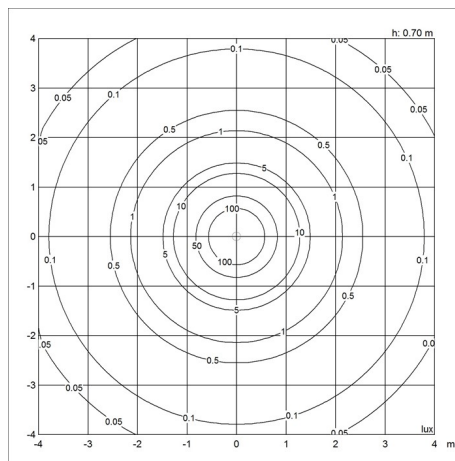

Design

Mads Odgård

Weight

Min: 0.647 kg Max: 5.453 kg

Dimensions

Ø 175, Ø 250, Ø 400, Ø 550

Finish

Black, White

Light distribution diagrams

Cartesian

Isolux

Polar

Spare parts & accessories