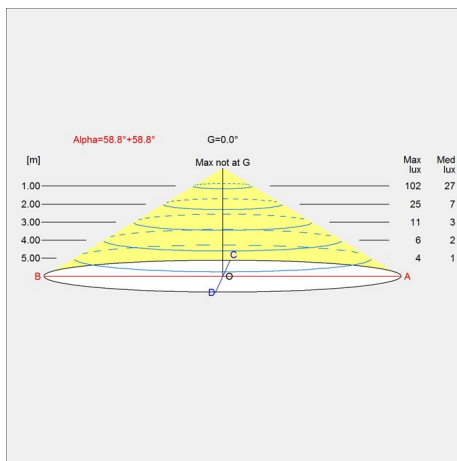

Design

Mads Odgård

Weight

Min: 0.647 kg Max: 5.453 kg

Dimensions

Ø 175, Ø 250, Ø 400, Ø 550

Finish

Black, White

Light distribution diagrams

Cartesian