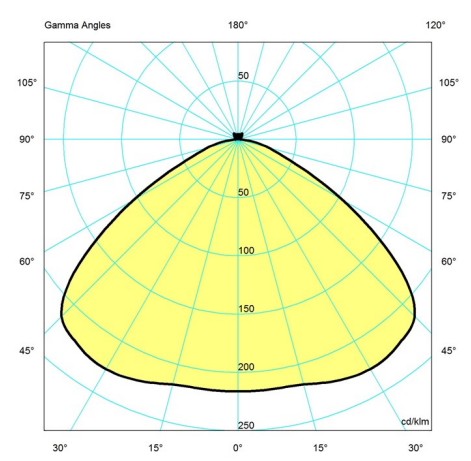

Light distribution diagrams

Cartesian

Isolux

Polar

Spare parts & accessories

Product	Variant number
Canopy Black 2-part tophat®	5749329021
ABOVE 250 PEND ANTI-GLARE SHADE MATT	5741910483
ABOVE 400/550 PEND ANTI-GLARE SHADE MATT	5741910496