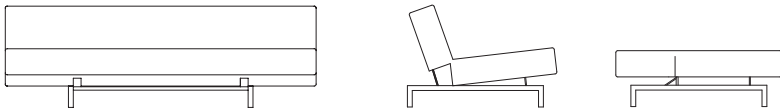

## Sleeper

**Sleeper Sofa SLP100**

Sofa: L 204cm H 66cm D 98cm / L 80¼" H 26" D 38½"

Bed: L 204cm H 36cm D 108cm / L 80¼" H 14" D 42½"

**Sleeper Back Cushion SLPBCU**

L 78cm H 50cm D 15cm / L 30¾" H 19¾" D 6"

Legs - Chrome / Black Nickel

\*Cushions are sold separately. Please specify fabric type and number of cushions required.

**BEN  
SEN**

The Sleeper is a contemporary sofa that easily converts into a single bed.

Conventional sofa-beds involve complex, heavy systems of springs and levers that require several motions or placements. The result is inadequate spring suspension and poor cushioning that compromises comfort in sleeping or sitting. What differentiates the Sleeper from other sofa-beds is that the fully supported foam seat and back changes position in one smooth motion.

Visually, the Sleeper has uncompromised clean lines, balanced proportions, tailored details and a low profile that fits in any environment. The unique mechanical hardware is buried with only a hint to its presence, leaving the aesthetic appearance uncompromised.